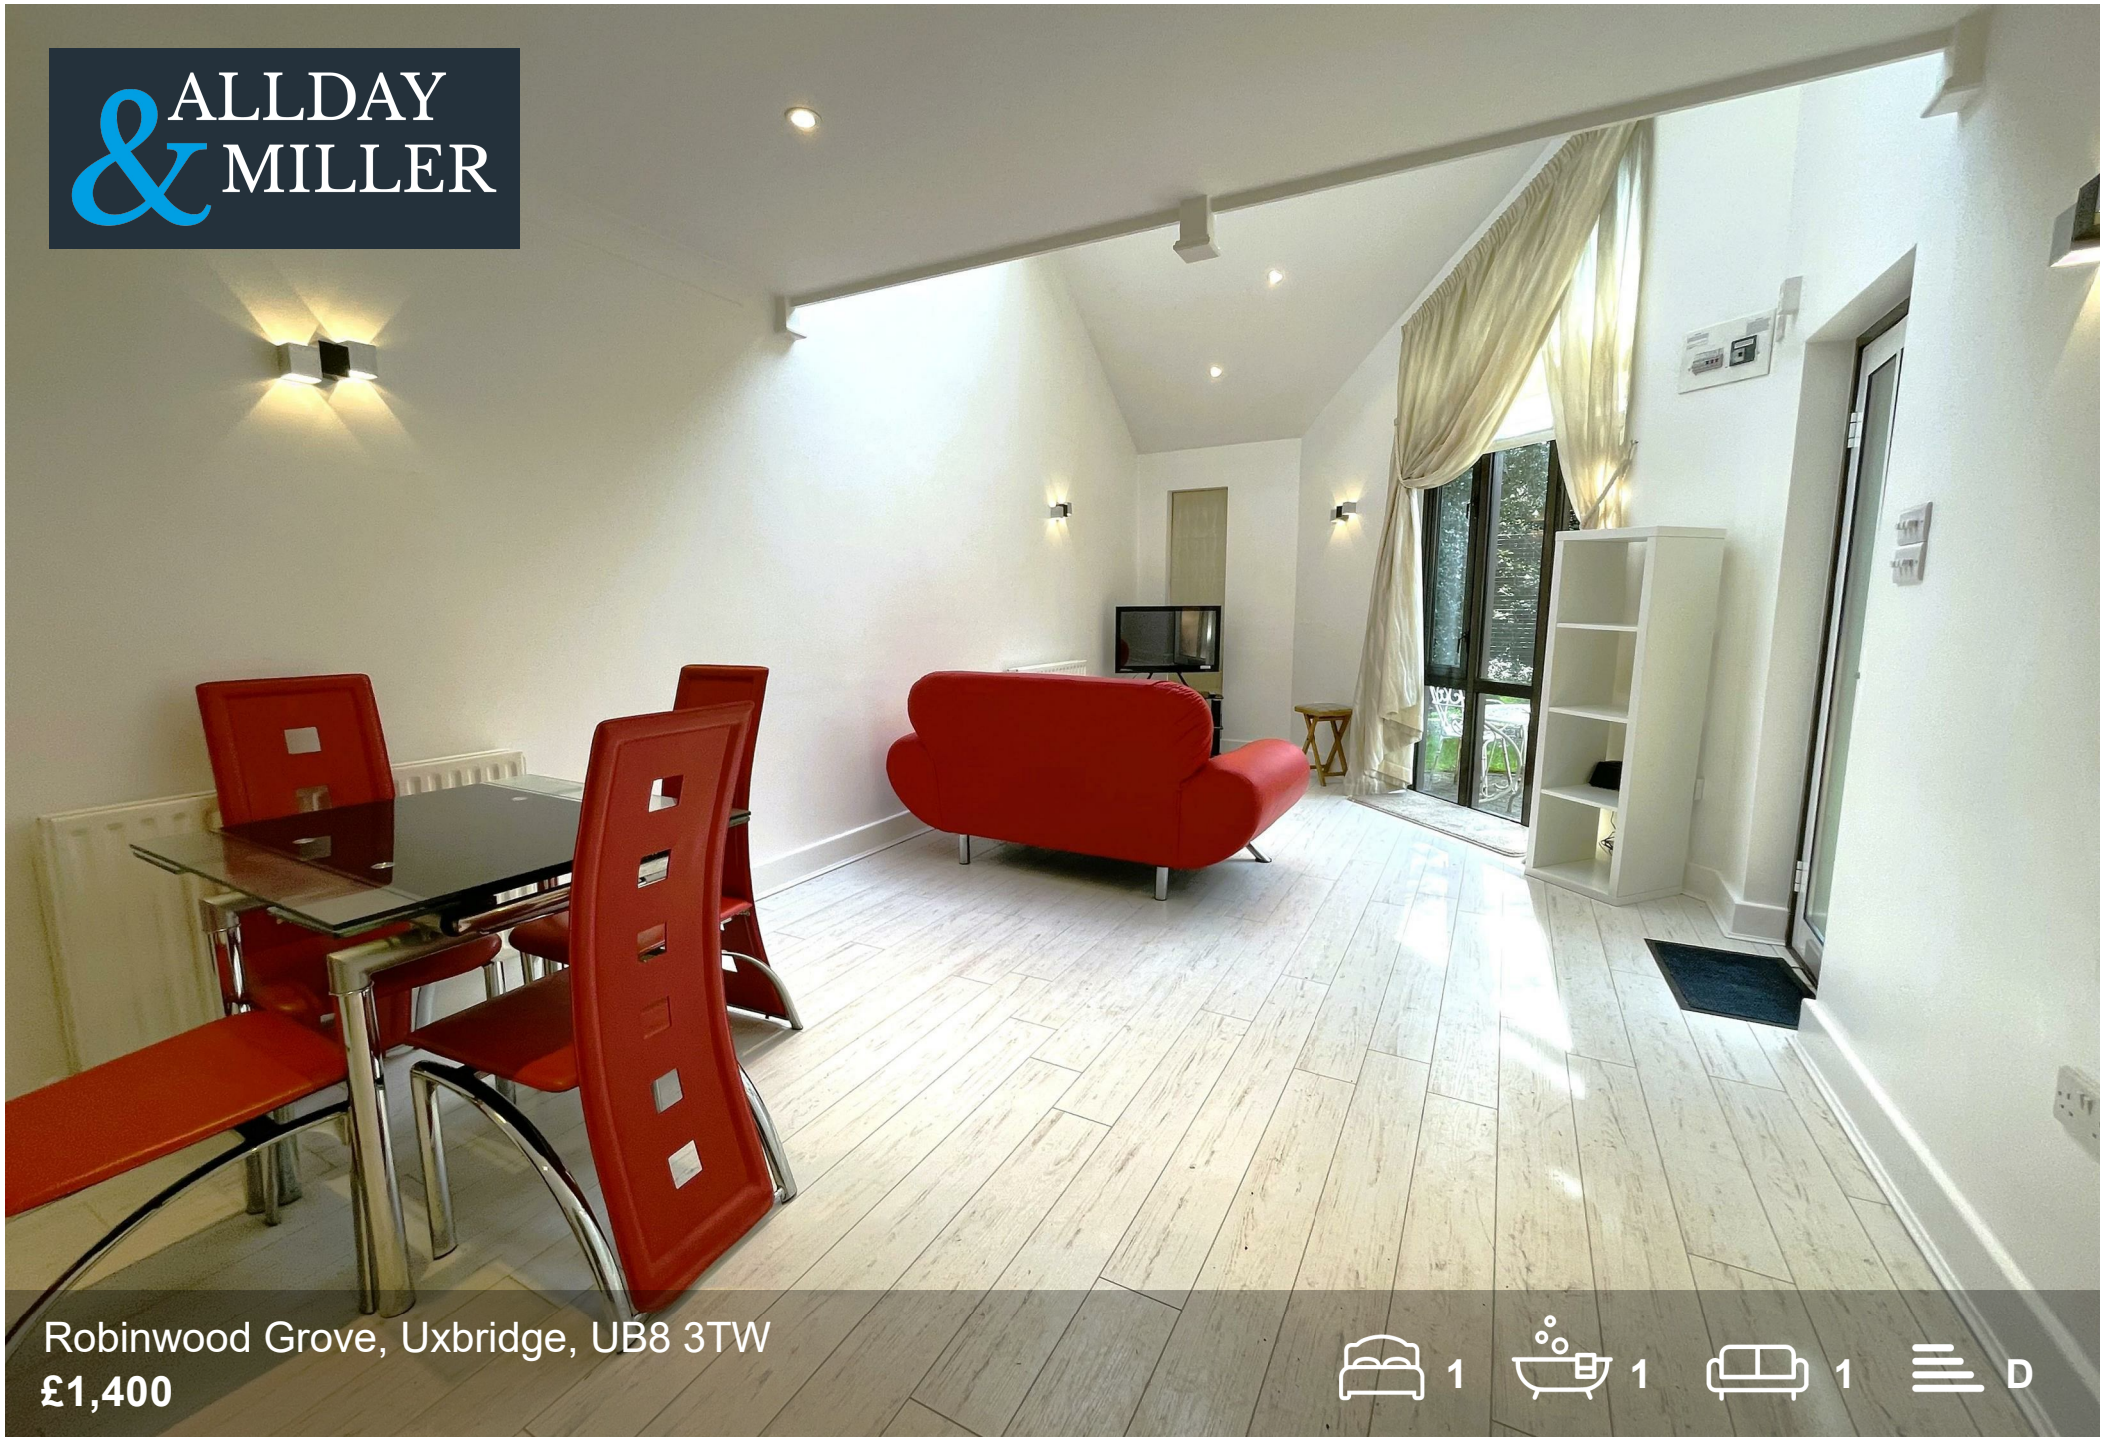

ALLDAY
& MILLER

Robinwood Grove, Uxbridge, UB8 3TW
£1,400

Robinwood Grove, Uxbridge, UB8 3TW

£1,400

- Split Level Maisonette
- Newly Decorated
- Separate Kitchen
- Gated Development
- Furnished or Unfurnished
- Mezzanine Bedroom
- Private Patio Area
- Secure Parking

Description

An incredibly spacious one bedroom split level maisonette situated in a beautiful, private, incredibly sought after gated development. The property is incredibly bright with lots of large windows providing natural light. The property also boasts a private patio area and mezzanine bedroom. Both in and outside the development you will find off street parking for residents along with beautifully maintained communal gardens.