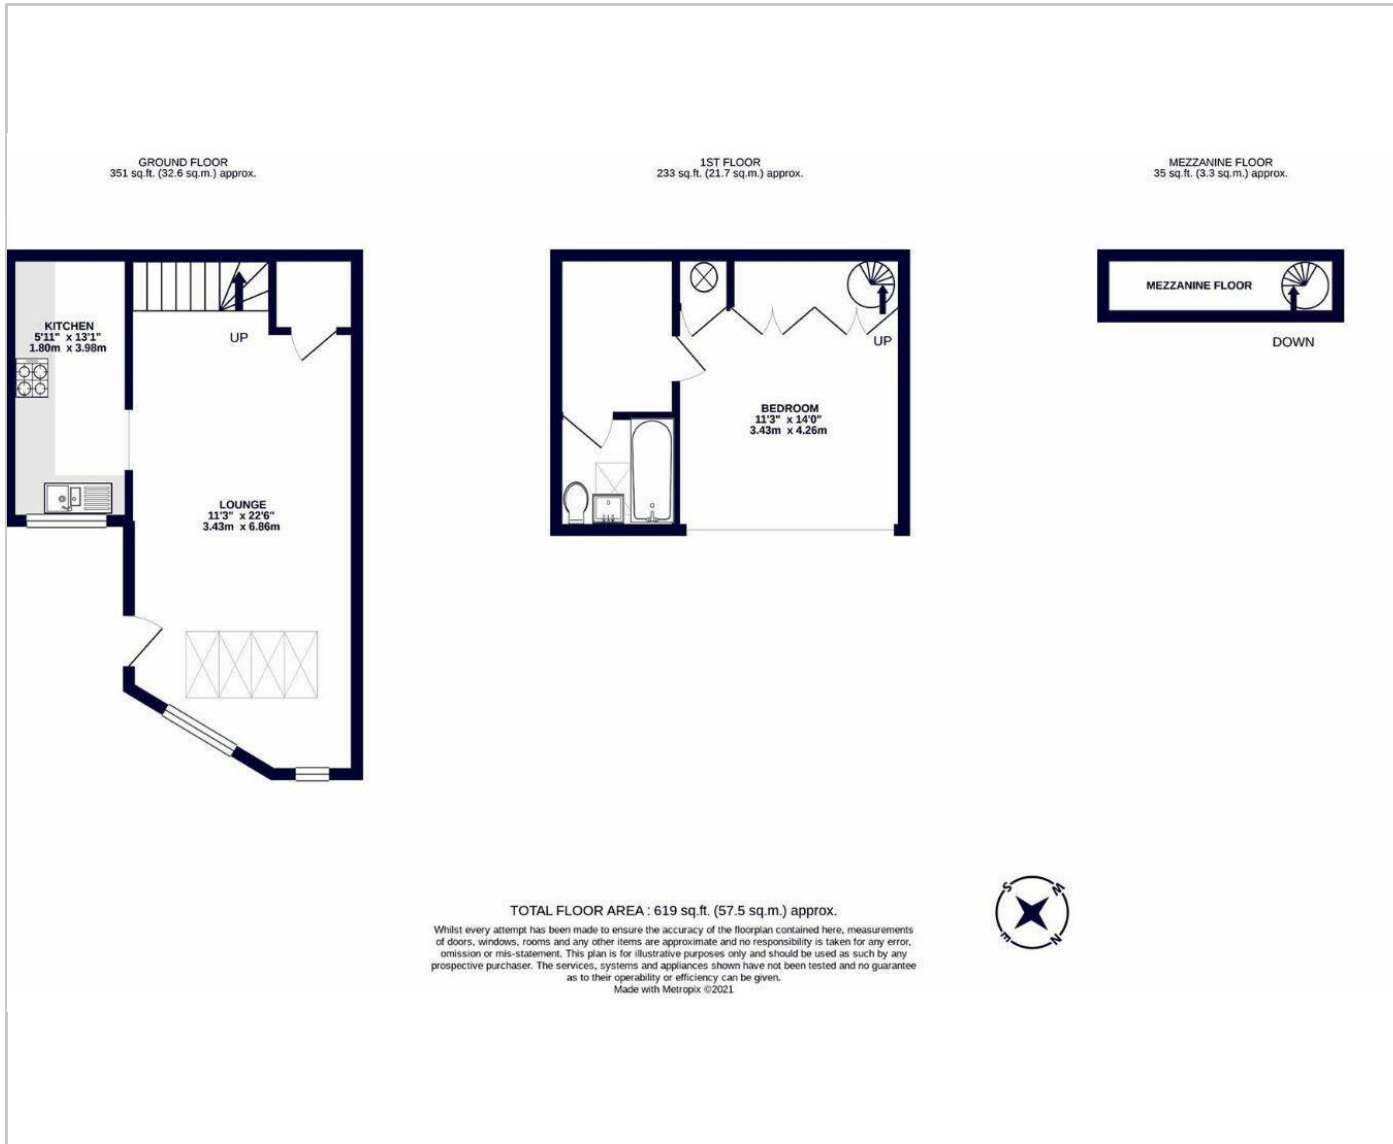

ALLDAY
& MILLER

Robinwood Grove, Uxbridge, UB8 3TW
£1,400

Robinwood Grove, Uxbridge, UB8 3TW

£1,400

- Split Level Maisonette
- Newly Decorated
- Separate Kitchen
- Gated Development
- Furnished or Unfurnished
- Mezzanine Bedroom
- Private Patio Area
- Secure Parking

Description

An incredibly spacious one bedroom split level maisonette situated in a beautiful, private, incredibly sought after gated development. The property is incredibly bright with lots of large windows providing natural light. The property also boasts a private patio area and mezzanine bedroom. Both in and outside the development you will find off street parking for residents along with beautifully maintained communal gardens.

Floor Plans

Area Map

Energy Performance Graph

These particulars, whilst believed to be accurate are set out as a general outline only for guidance and do not constitute any part of an offer or contract. Intending purchasers should not rely on them as statements of representation of fact, but must satisfy themselves by inspection or otherwise as to their accuracy. No person in this firm's employment has the authority to make or give any representation or warranty in respect of the property.