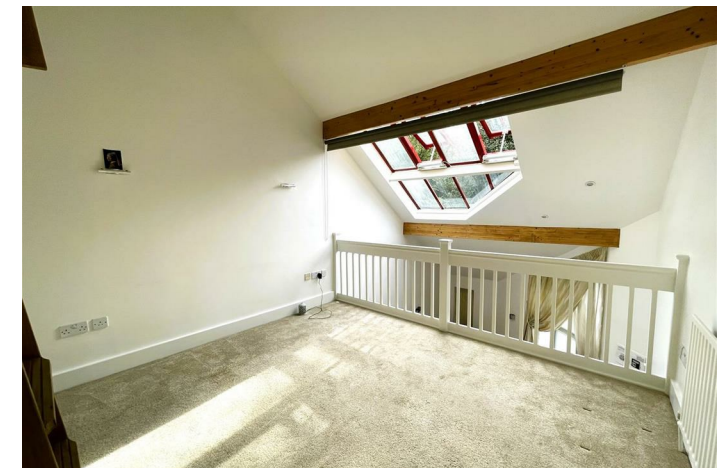

Description

An incredibly spacious one bedroom split level maisonette situated in a beautiful, private, incredibly sought after gated development. The property is incredibly bright with lots of large windows providing natural light. The property also boasts a private patio area and mezzanine bedroom. Both in and outside the development you will find off street parking for residents along with beautifully maintained communal gardens.

Situation

Robinwood Grove is a gated development built in the 1980s situated directly in front of the Hillingdon nature reserve, but yet still only a short stroll from Hillingdon Hill with its access to bus/road links, local shops and Hillingdon golf course. Uxbridge Town Centre is approximately a mile away with its vast array of shops, restaurants, bars, plus the Metropolitan/Piccadilly line train station with direct access to Baker Street and the City. The property is conveniently located for Stockley Park, Hillingdon Hospital and Brunel University.